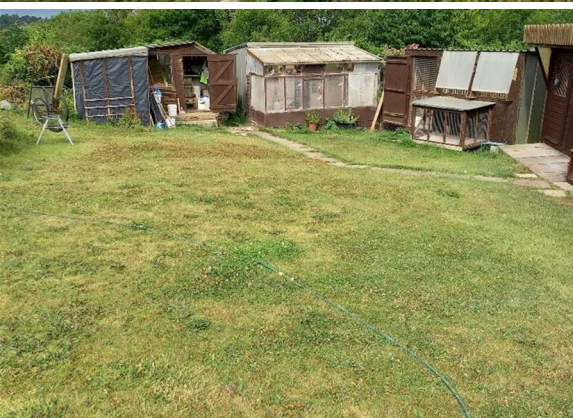

null Bed
Amenity Land
located in

Guide Price £13,300

Vickers
& Barrass
Est. 1973

Land and Estate Agents

DIRECTIONS

CONTACT

Humbleton Park
West Auckland Road
Darlington
County Durham
DA1 1AA

E: darlington@vickersandbarrass.co.uk
T: 01325 728084
www.vickersandbarrass.co.uk